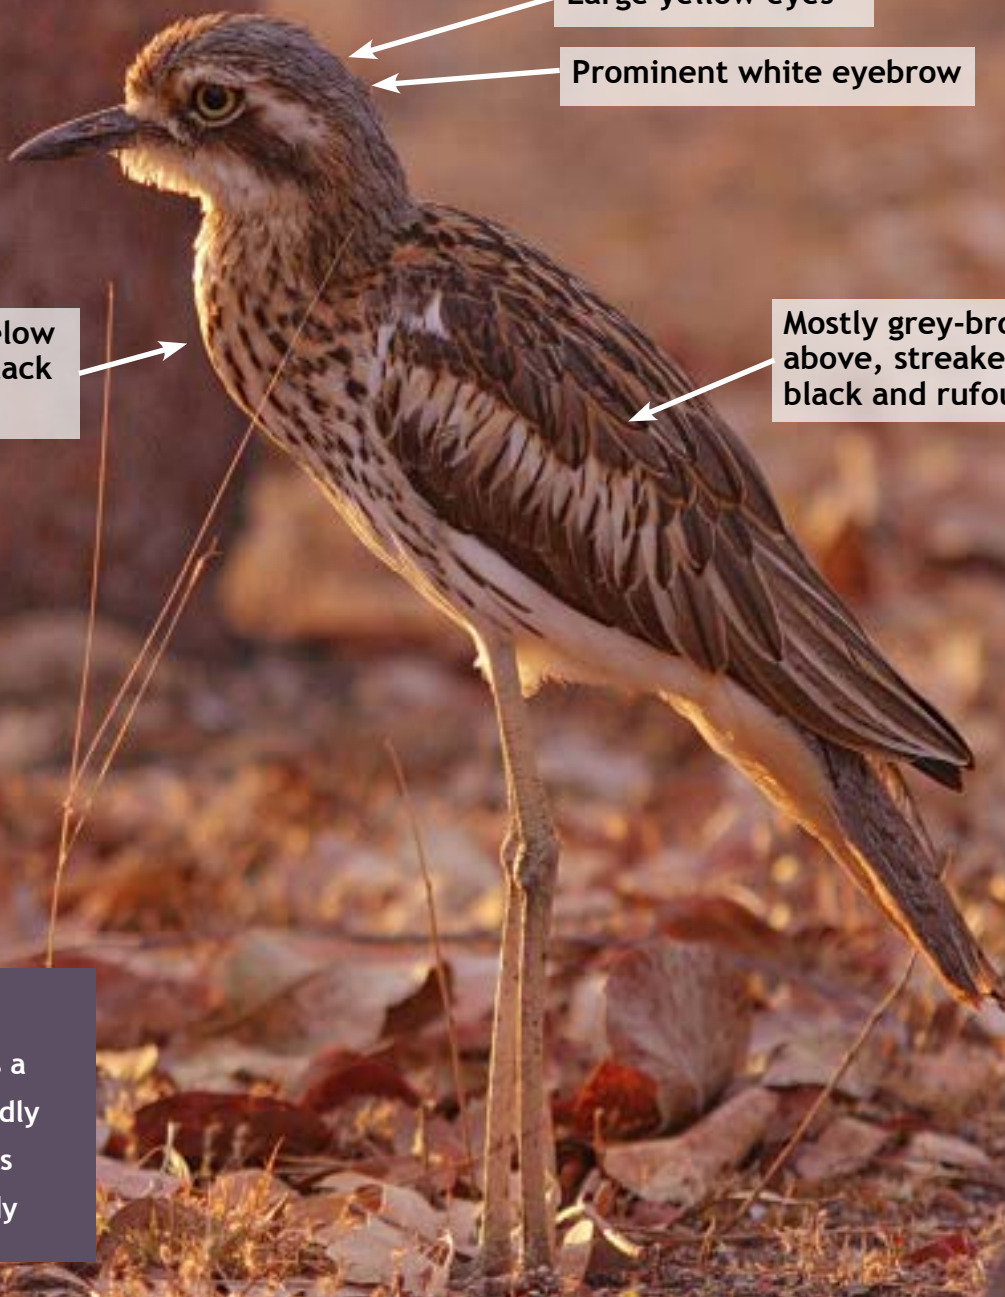

## Bush Stone-curlew *Burhinus grallarius*

When to look:  
*July to January*

Large yellow eyes

Prominent white eyebrow

Buff-whitish below  
with vertical black  
streaks

Mostly grey-brown  
above, streaked with  
black and rufous

### *Similar species:*

Beach Stone-curlew: has a large bill and a more boldly marked face. It also lacks bold streaking on its body

*Image courtesy of Flickr user  
pattfwi, August 2010*