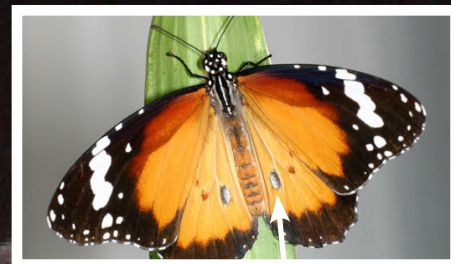

Lesser Wanderer *Danaus chrysippus*

When to look:

Spring to summer and
after heavy rains in
semid-arid regions

7-8 cm wingspan

Male:
Dark grey sex scales
on its hindwing

Similar species:

Lesser Wanderers look similar to the Wanderer Butterfly (*Danaus plexippus*), with orange coloured wings and dark edges, but they also have a larger white pattern on their forewings.

Mostly tawny-orange

Heavy black boarder
with white spots

*Images courtesy of Geoff Walker (adults)
and Jean and Fred Hort (caterpillar)*