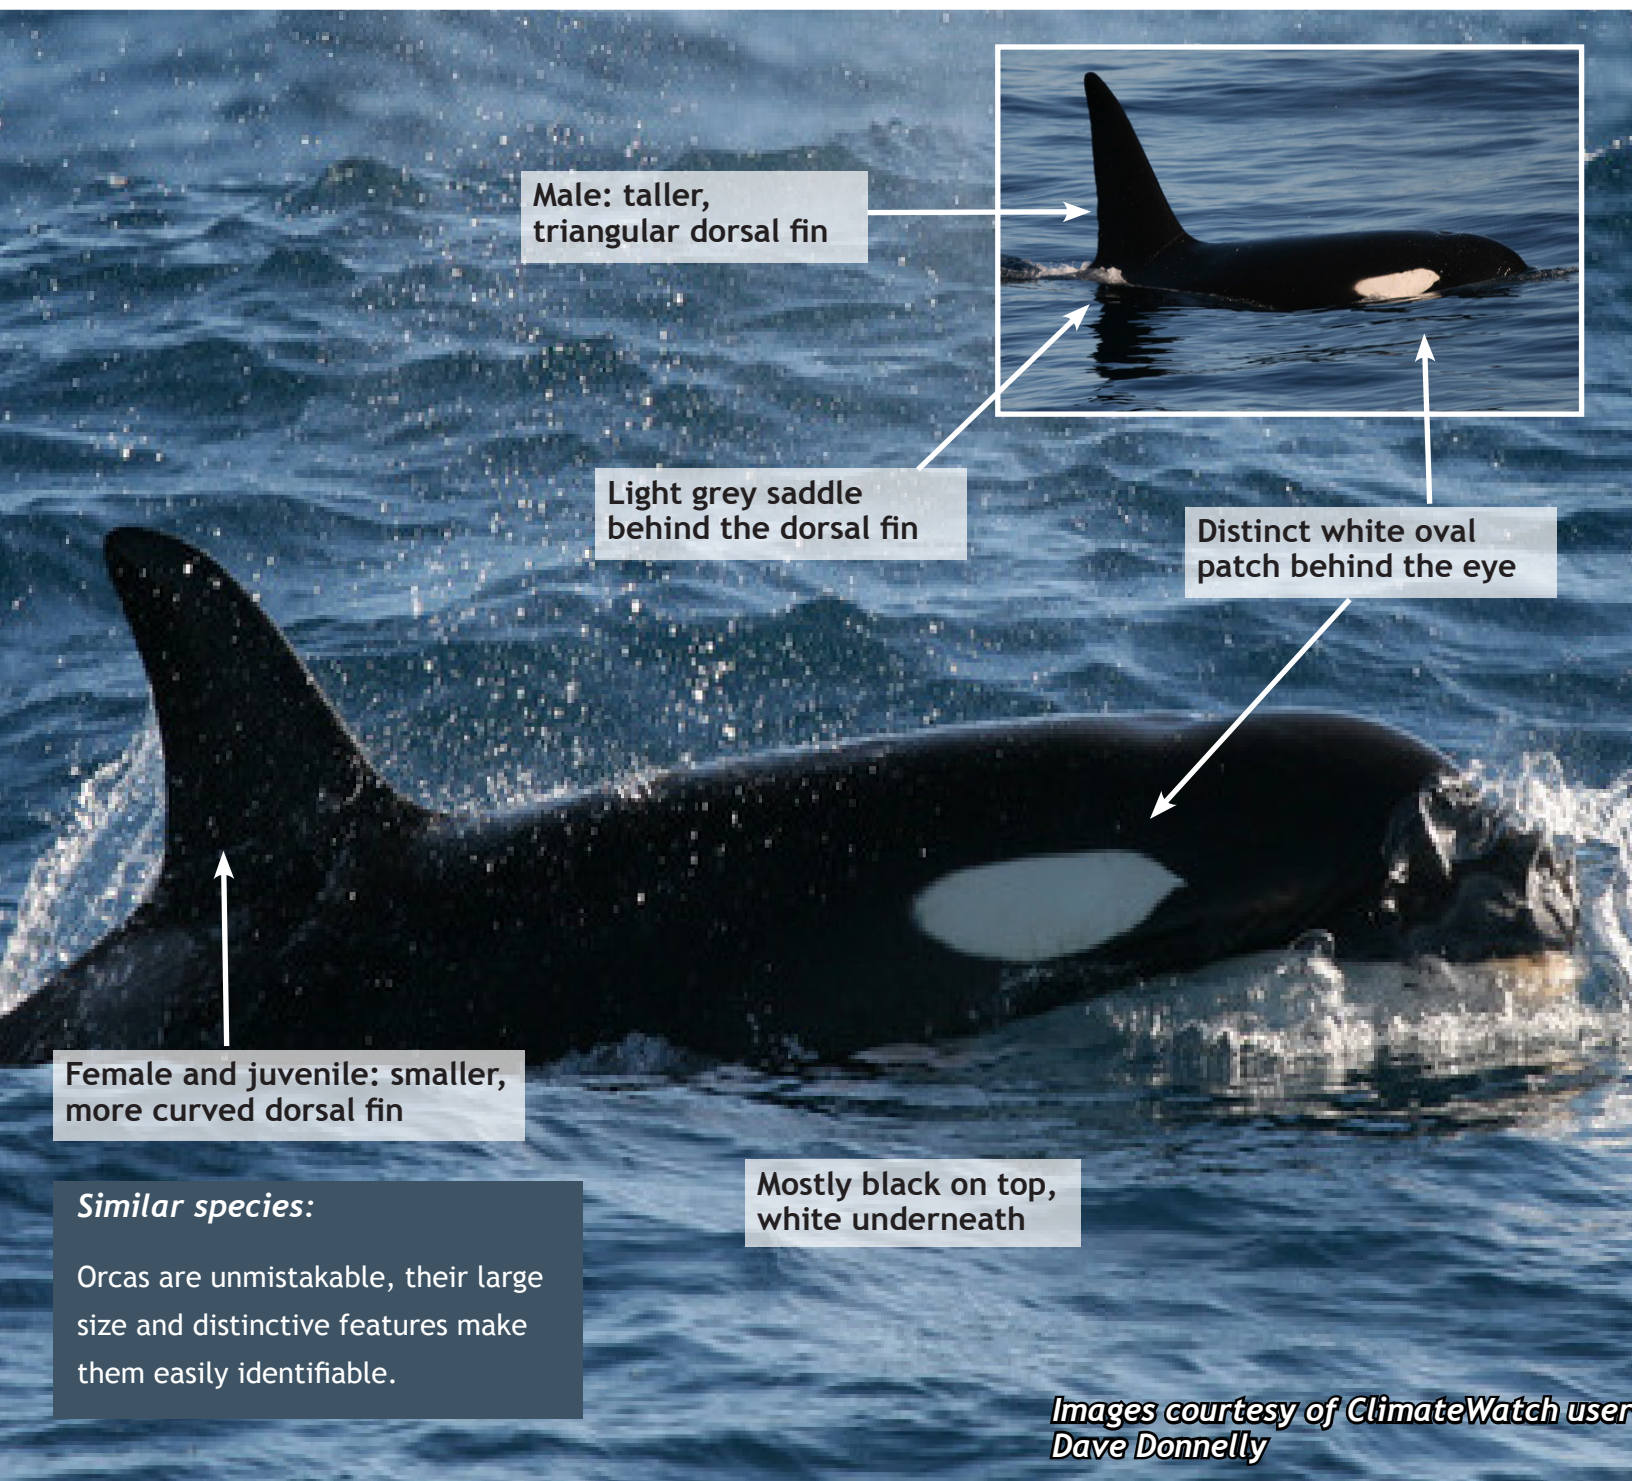

## Orca (Killer Whale) *Orcinus orca*

When to look:  
*Throughout the year*

Male: taller,  
triangular dorsal fin

Light grey saddle  
behind the dorsal fin

Distinct white oval  
patch behind the eye

Female and juvenile: smaller,  
more curved dorsal fin

**Similar species:**  
Orcas are unmistakable, their large size and distinctive features make them easily identifiable.

Mostly black on top,  
white underneath

*Images courtesy of ClimateWatch user  
Dave Donnelly*