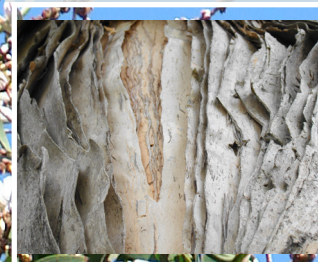

PLANT field guide

Broad-leaved Paperbark *Melaleuca quinquenervia*

Similar species:

Looks similar to *M. viridiflora* (Flowers cream to pink or red), *M. viminalea* (red flowers and cup-shaped capsules), *M. decora* (white flowers solitary or in threes) and *M. armillaris* (flowers borne low on branchlets as opposed to the ends).

Flowers cream or white bottlebrush-like, arranged in groups of threes, on spikes on ends of branches

spreading tree with trunk covered by white, beige and grey thick papery bark.

Woody, broadly cylindrical fruit capsules, clustered, spike-like

Images: ForéstandKlmStarr Flickr CC BY 2.0

When to look: usually flowers Sep – Mar